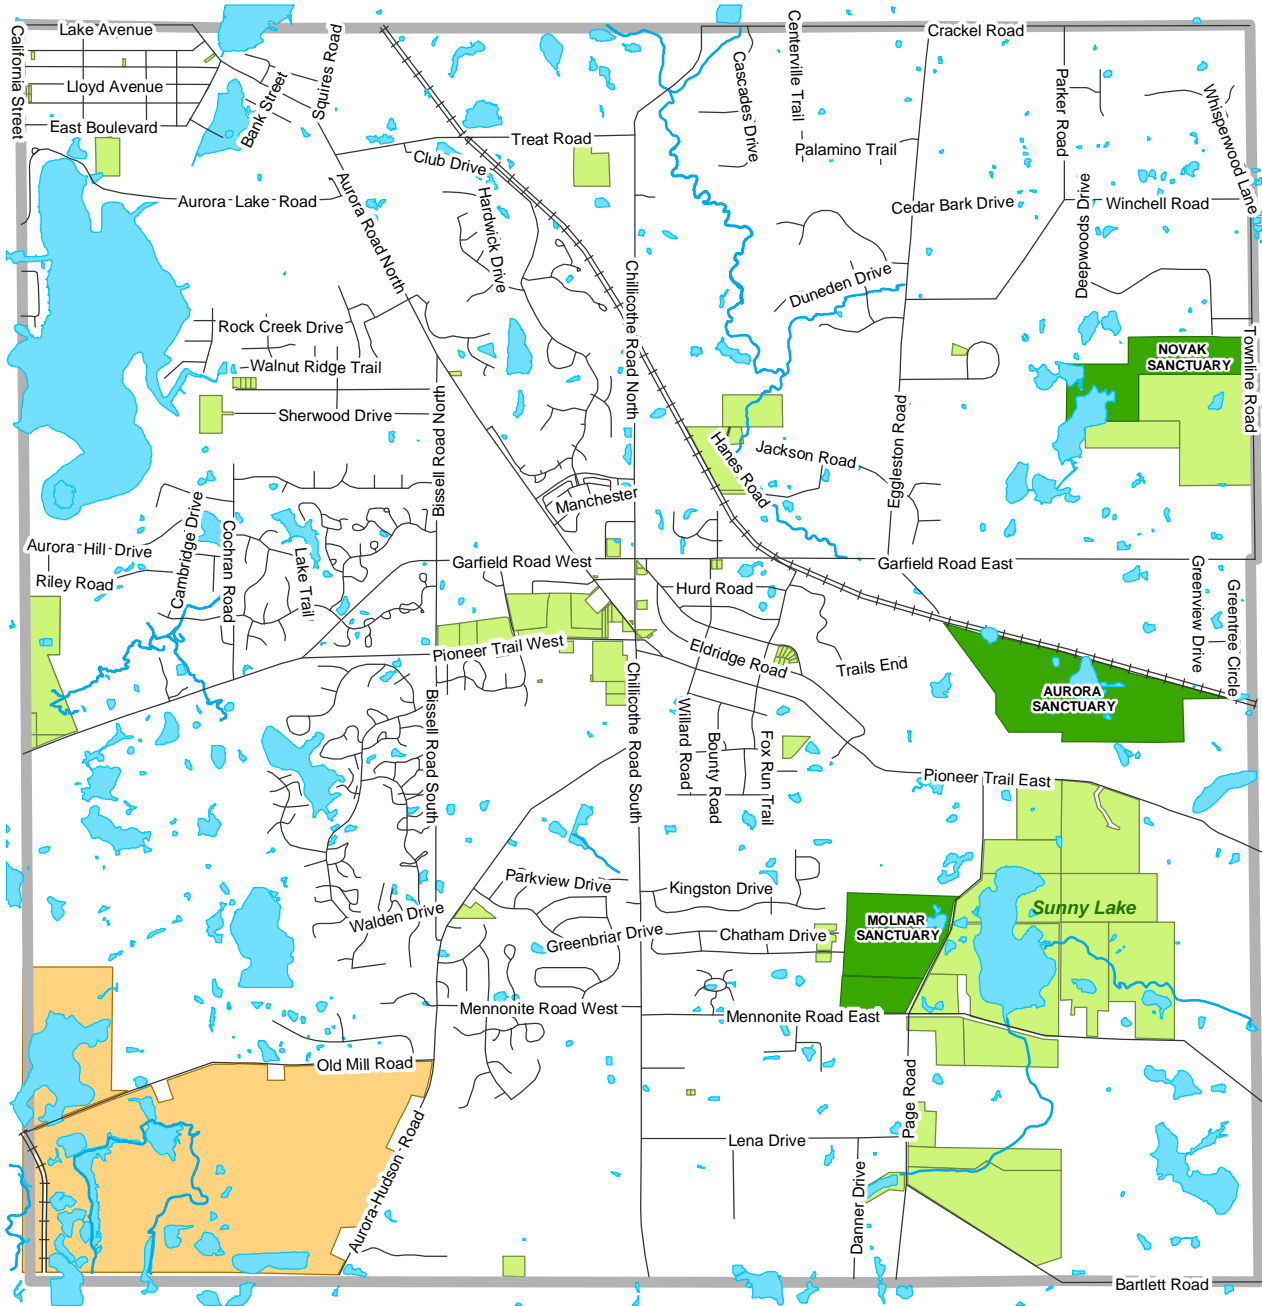

# City of Aurora

## Protected Open Space and City-Owned Properties

4,000 2,000 0 4,000 Feet

-  Tinker's Creek State Park
-  City-Owned Properties
-  Audubon Properties