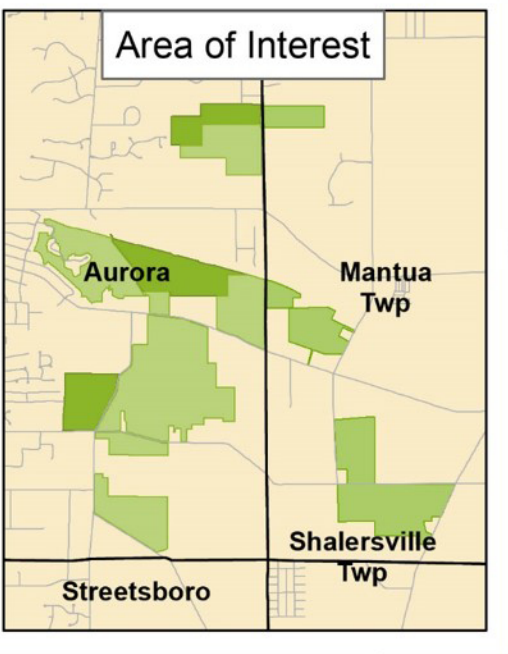

Aurora And Portage Parks District
Parks & Audubon Trail System
(East Side of Aurora)

	Roads		Parking
	Proposed Bike Trail		
	Park and Audubon Trails		
	City Boundaries		
	Audubon Sanctuaries		
	Parks		
	Baseball Diamonds		

N