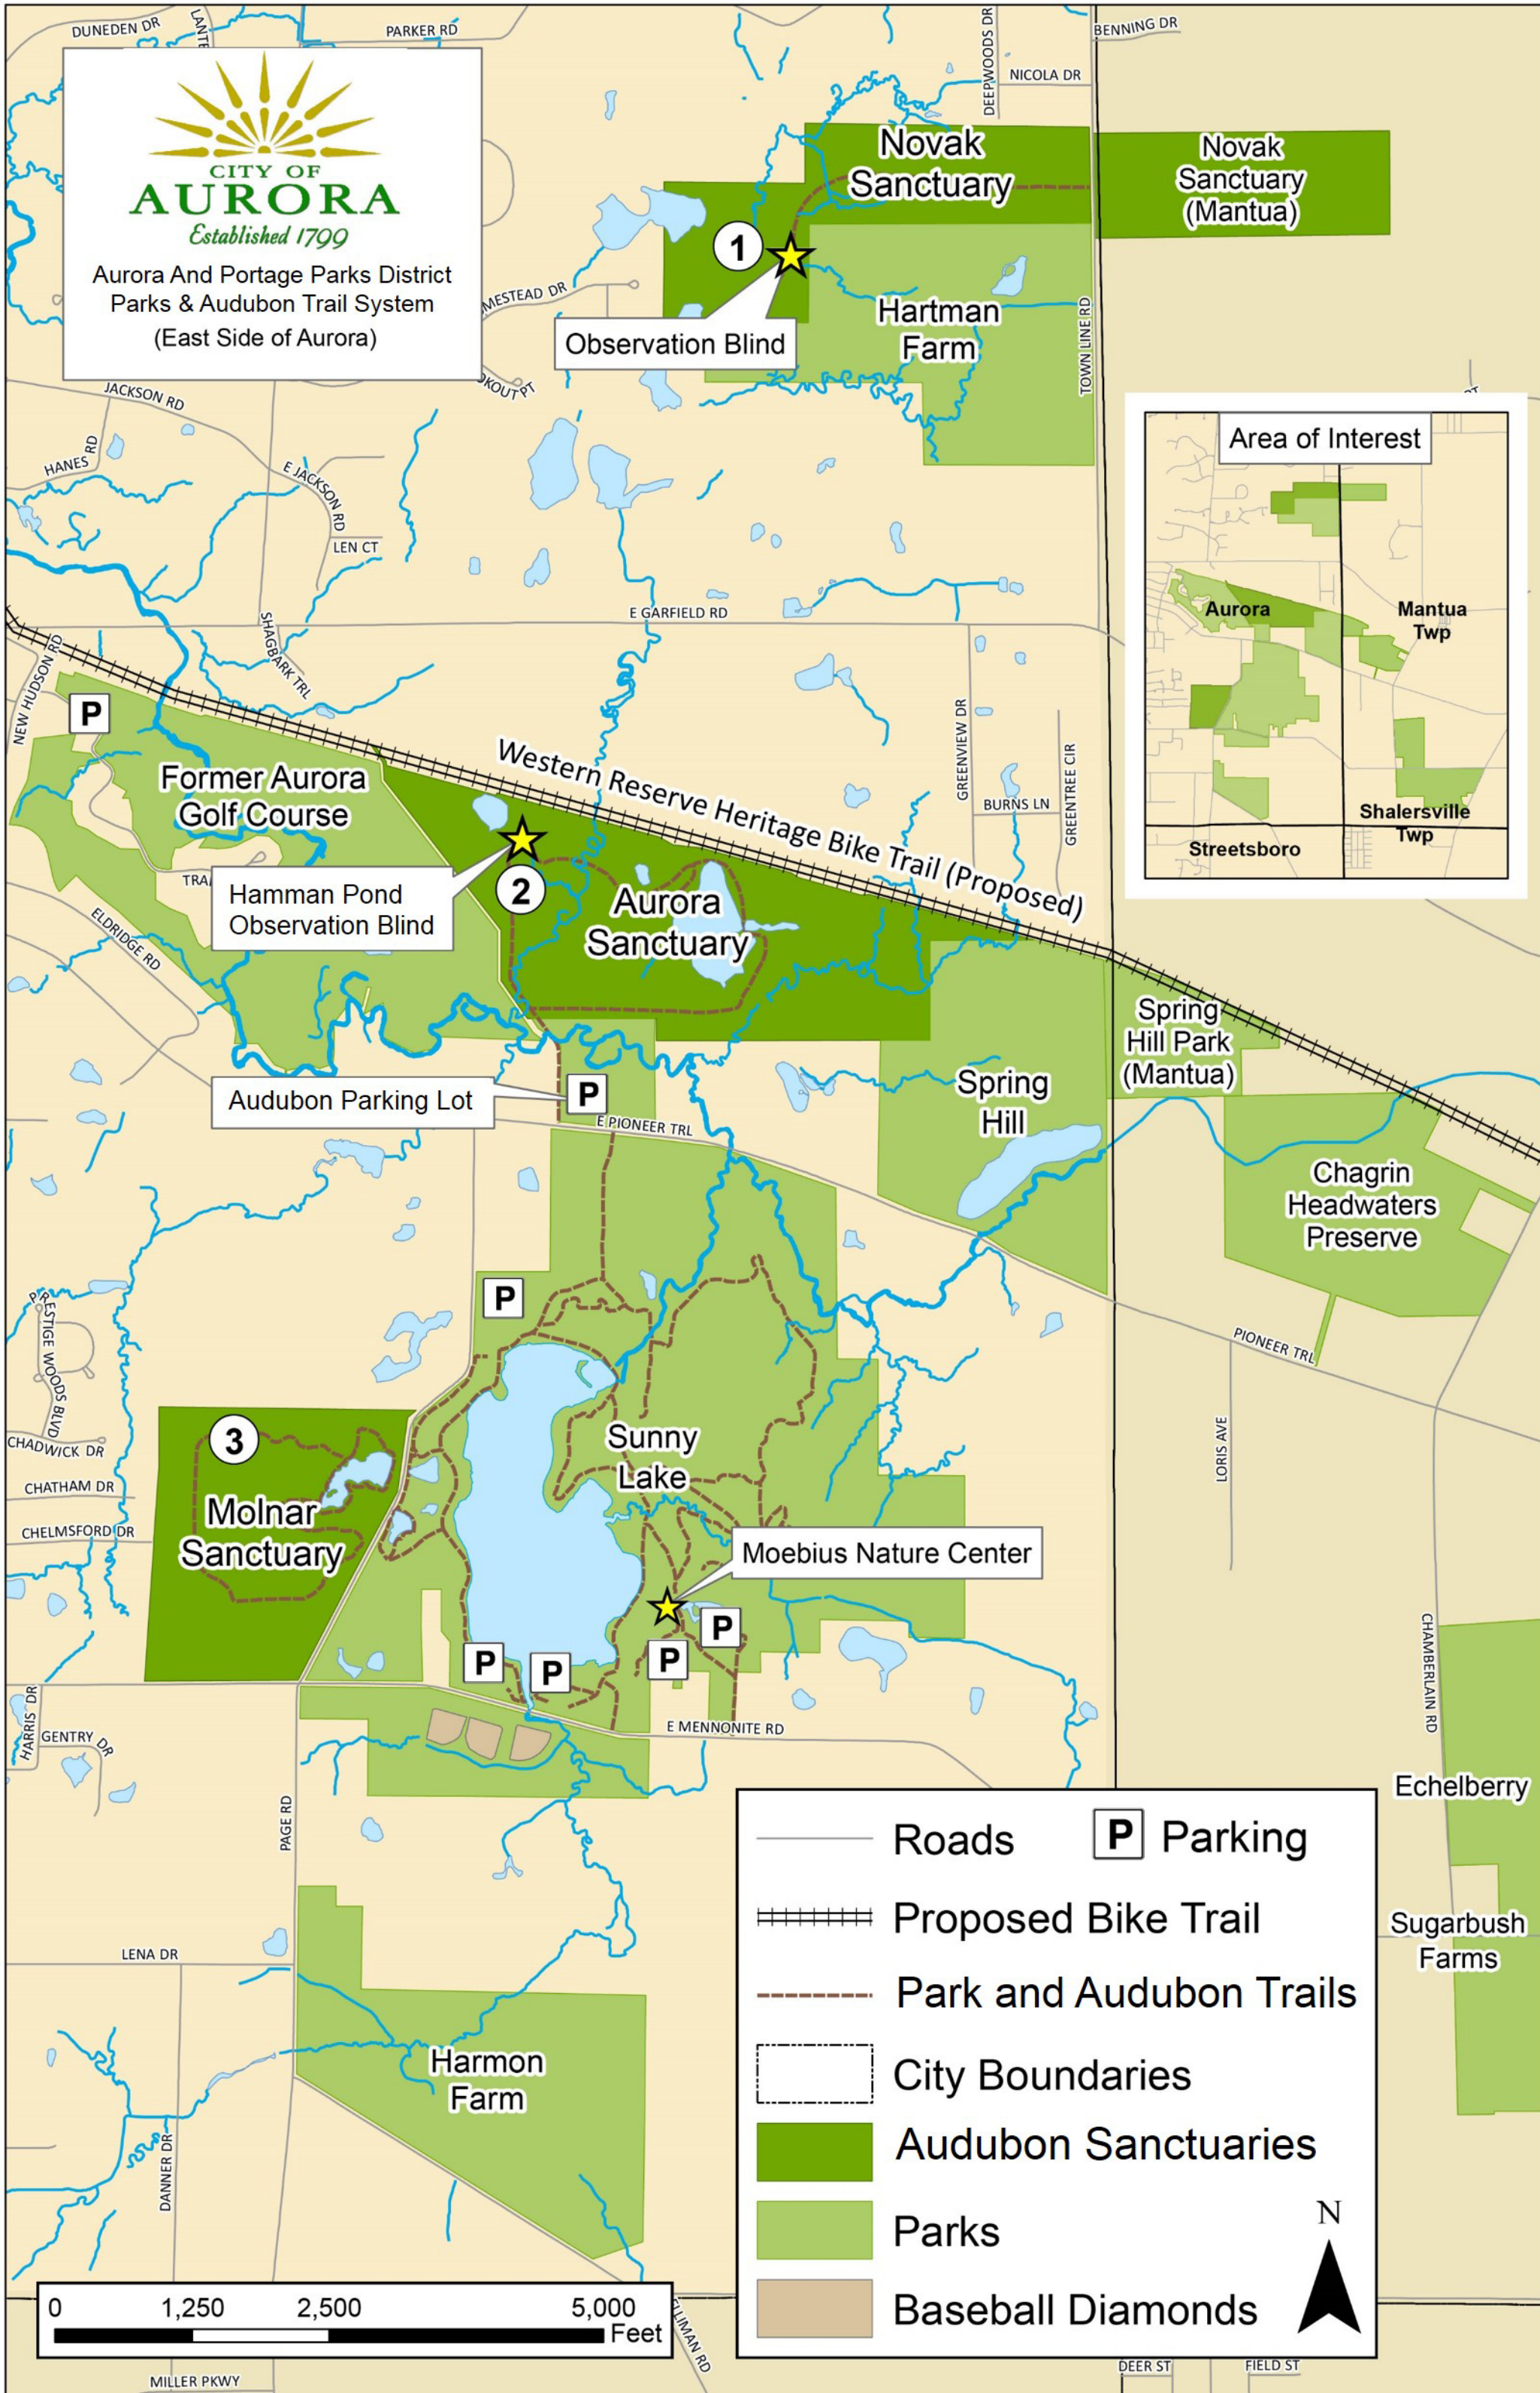

Aurora And Portage Parks District
Parks & Audubon Trail System
(East Side of Aurora)

	Roads		Parking
	Proposed Bike Trail		
	Park and Audubon Trails		
	City Boundaries		
	Audubon Sanctuaries		
	Parks		
	Baseball Diamonds		

N